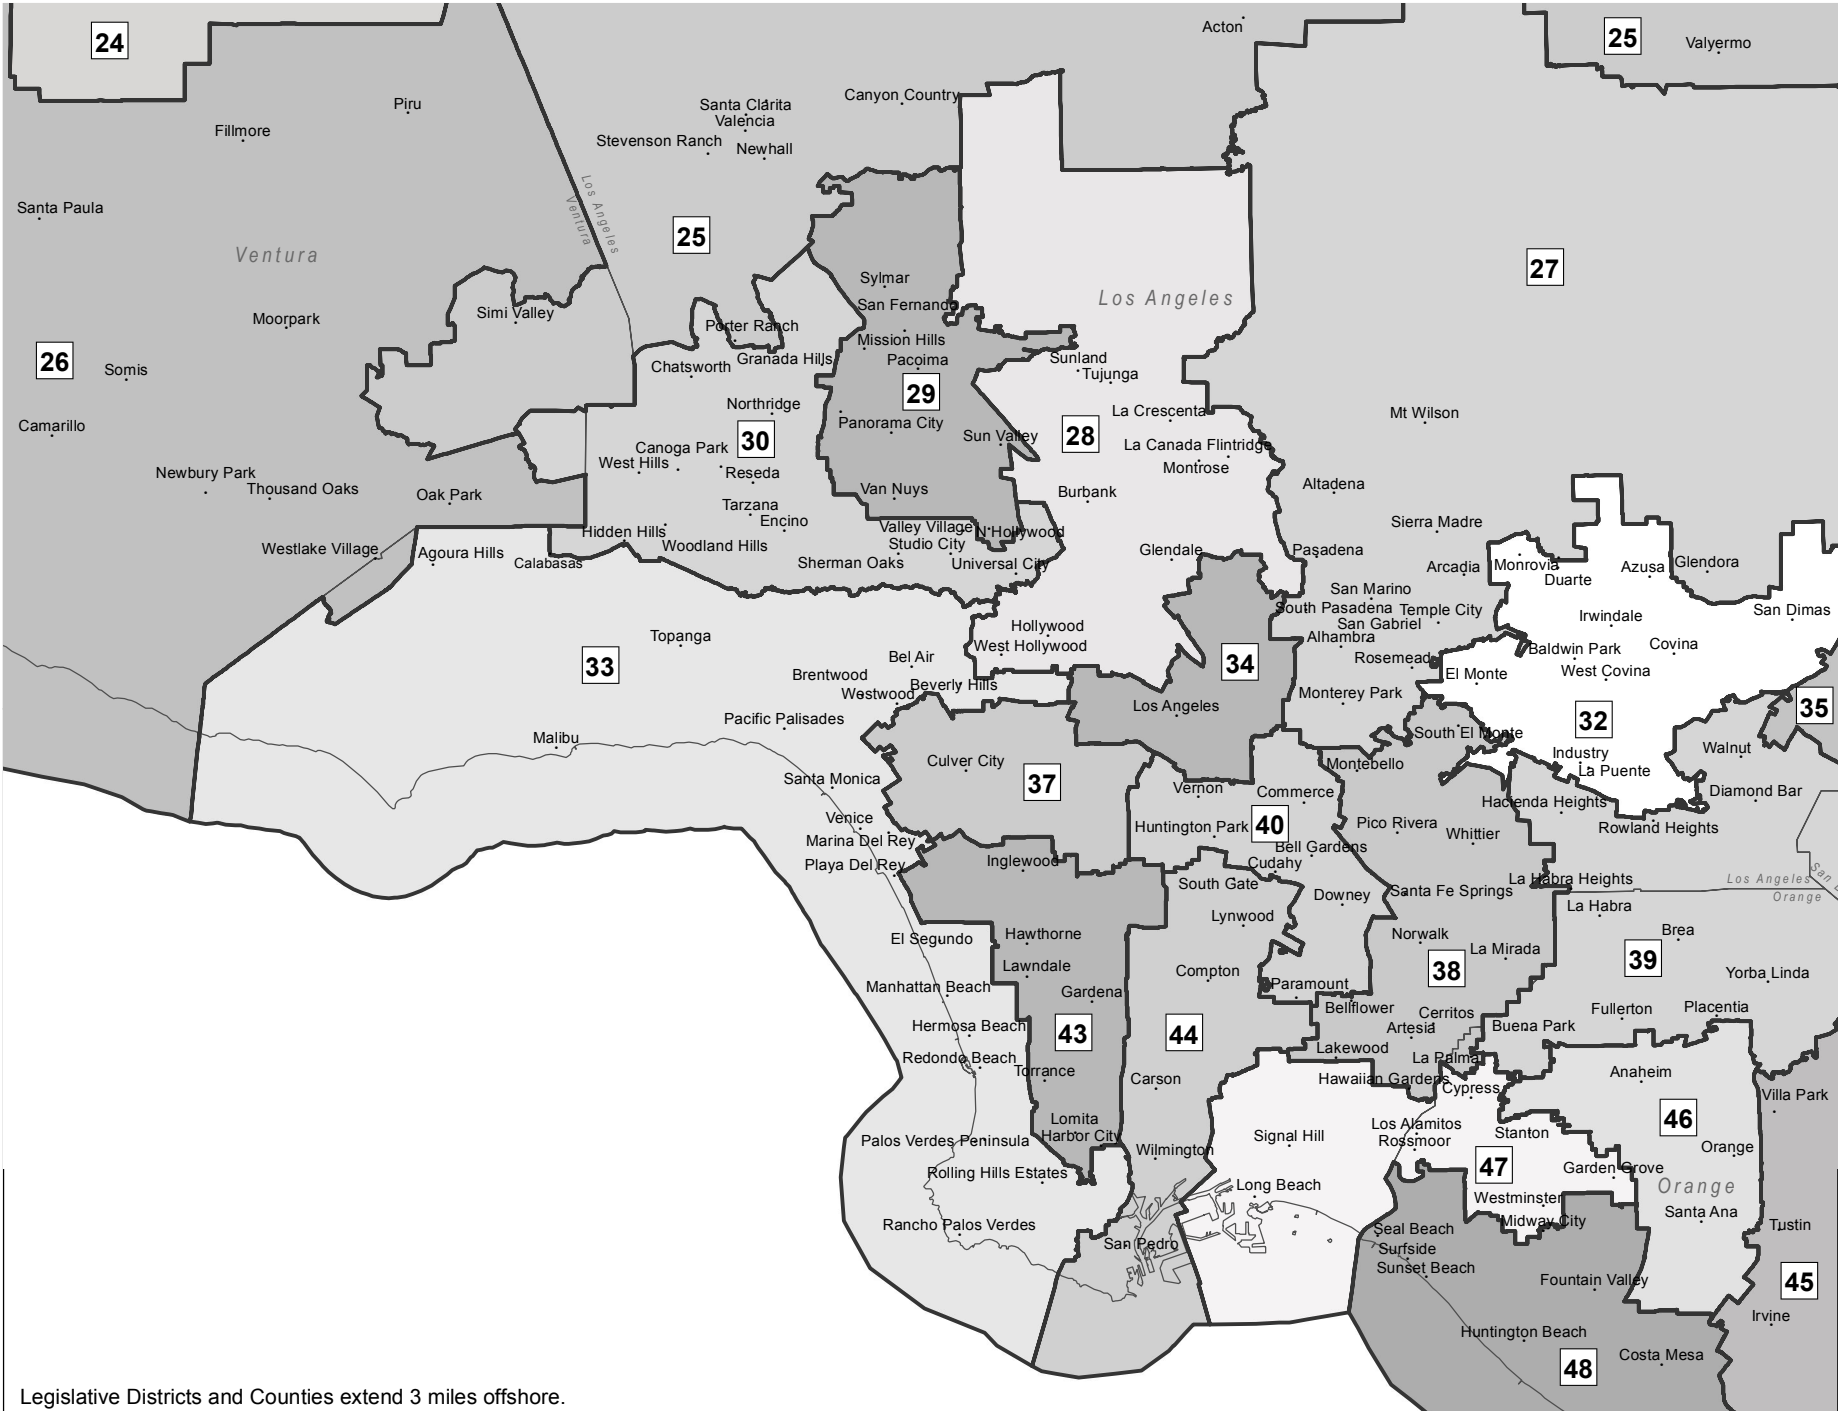

California Redistricting Commission
2011 Congressional Districts-Certified Los Angeles Area

Legislative Districts and Counties extend 3 miles offshore.