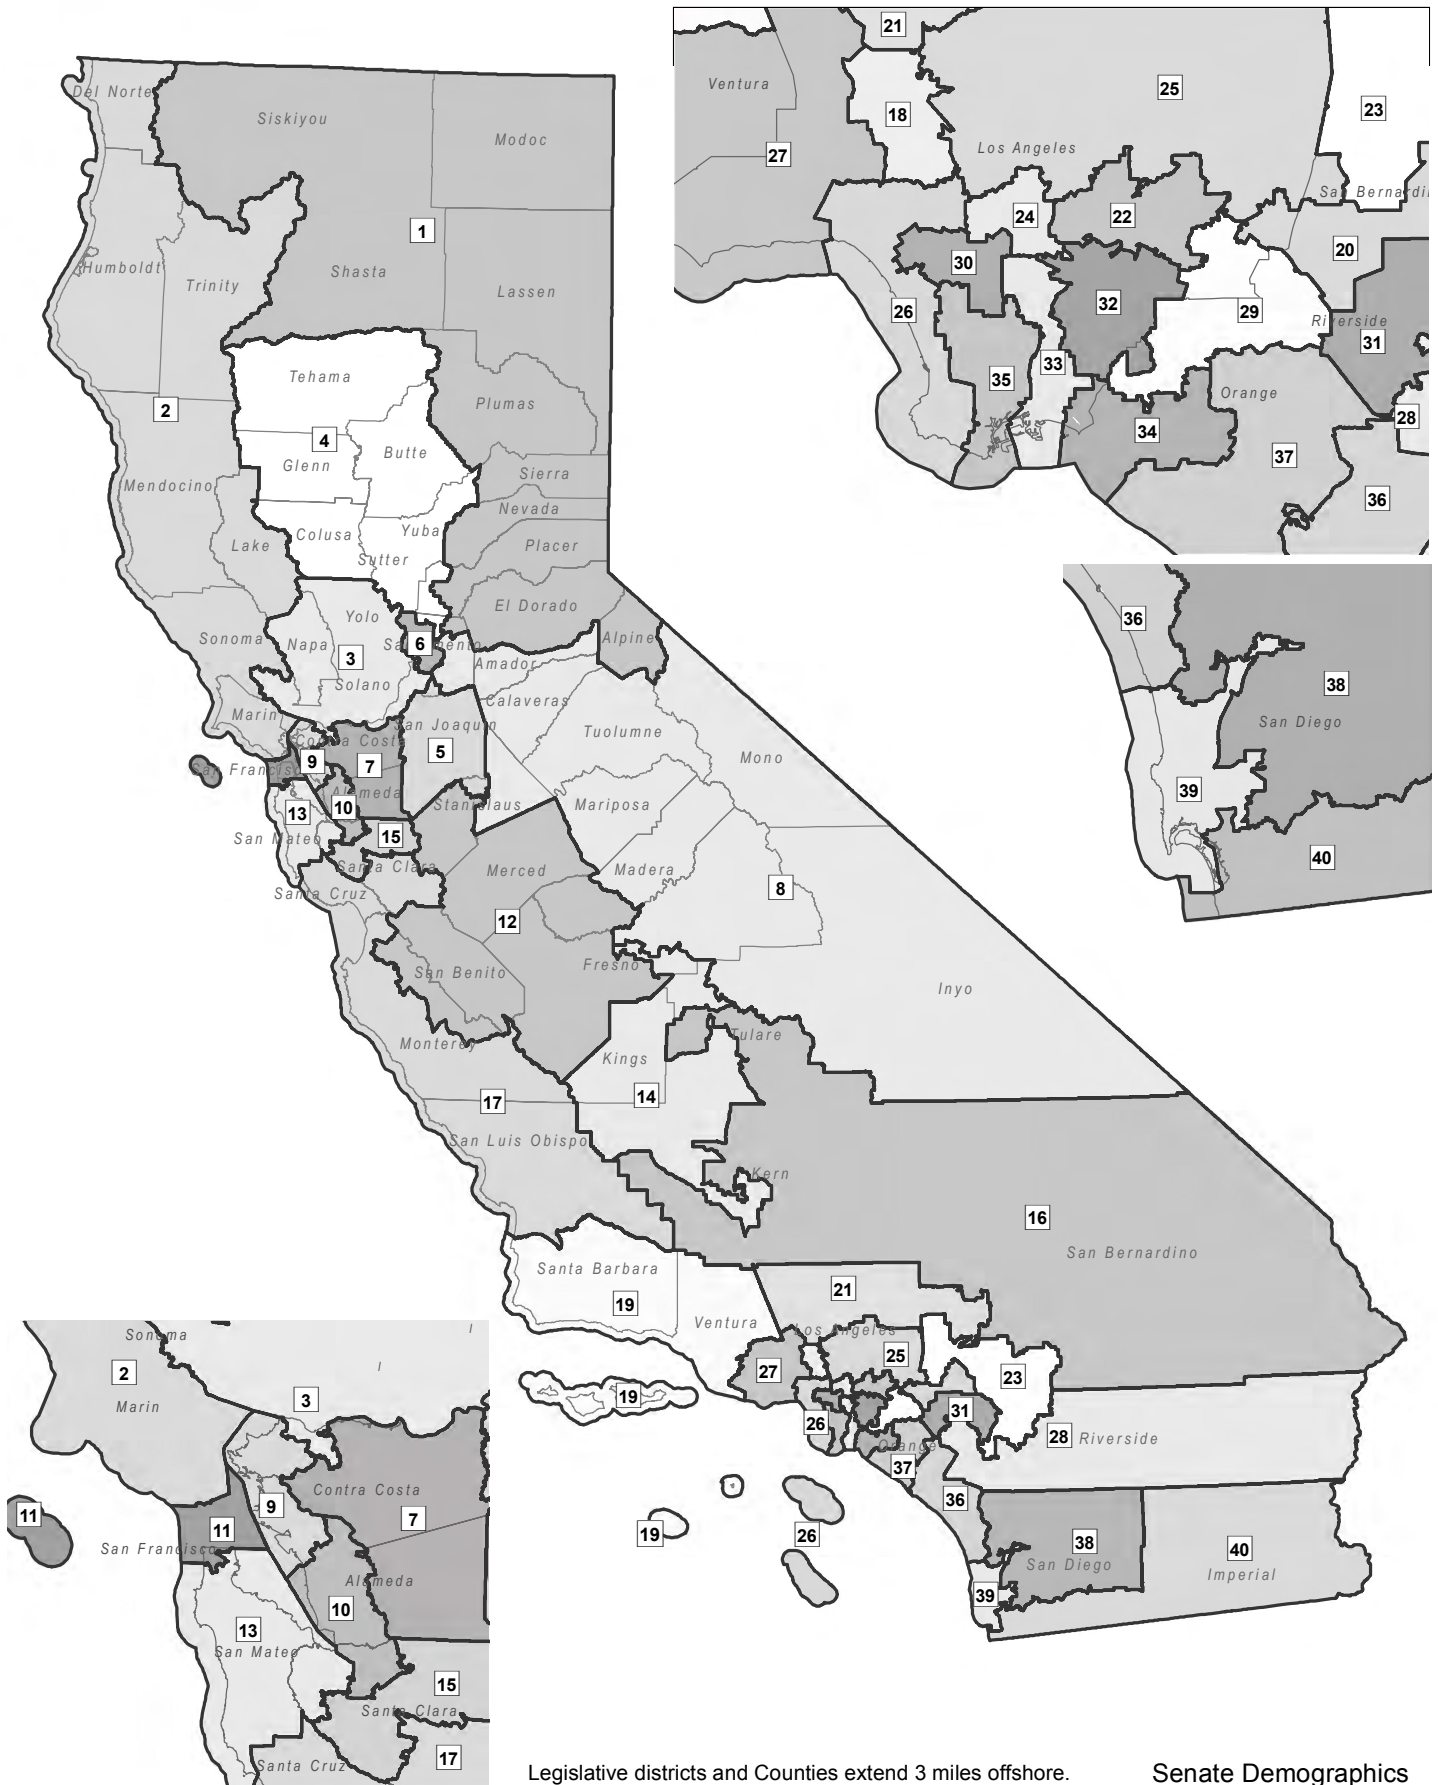

California Redistricting Commission 2011 Senate Districts-Certified

Legislative districts and Counties extend 3 miles offshore.

Senate Demographics