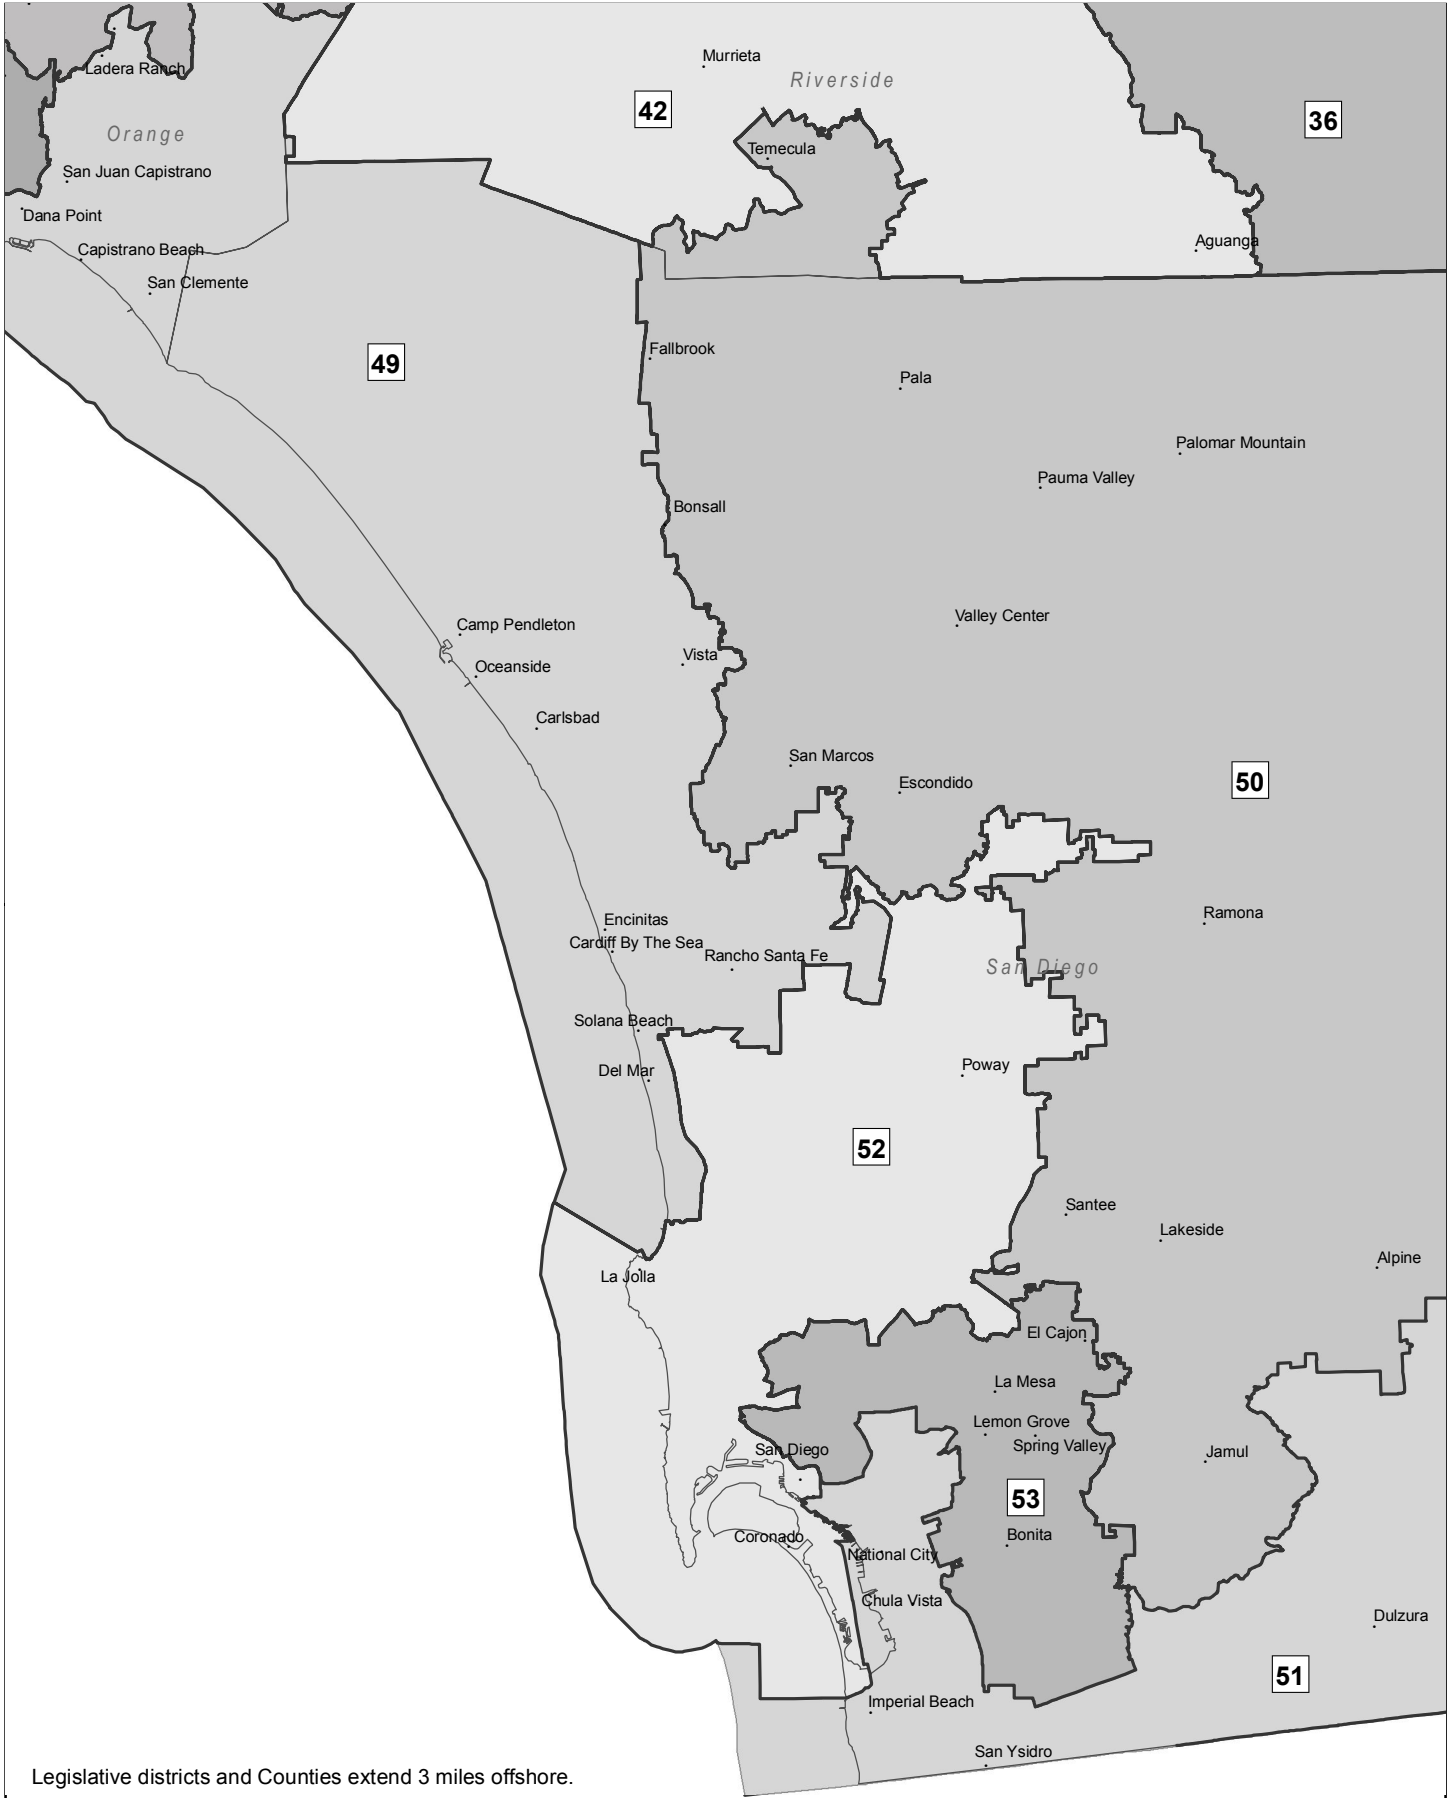

California Redistricting Commission  
2011 Congressional Districts-Certified San Diego Area

Legislative districts and Counties extend 3 miles offshore.