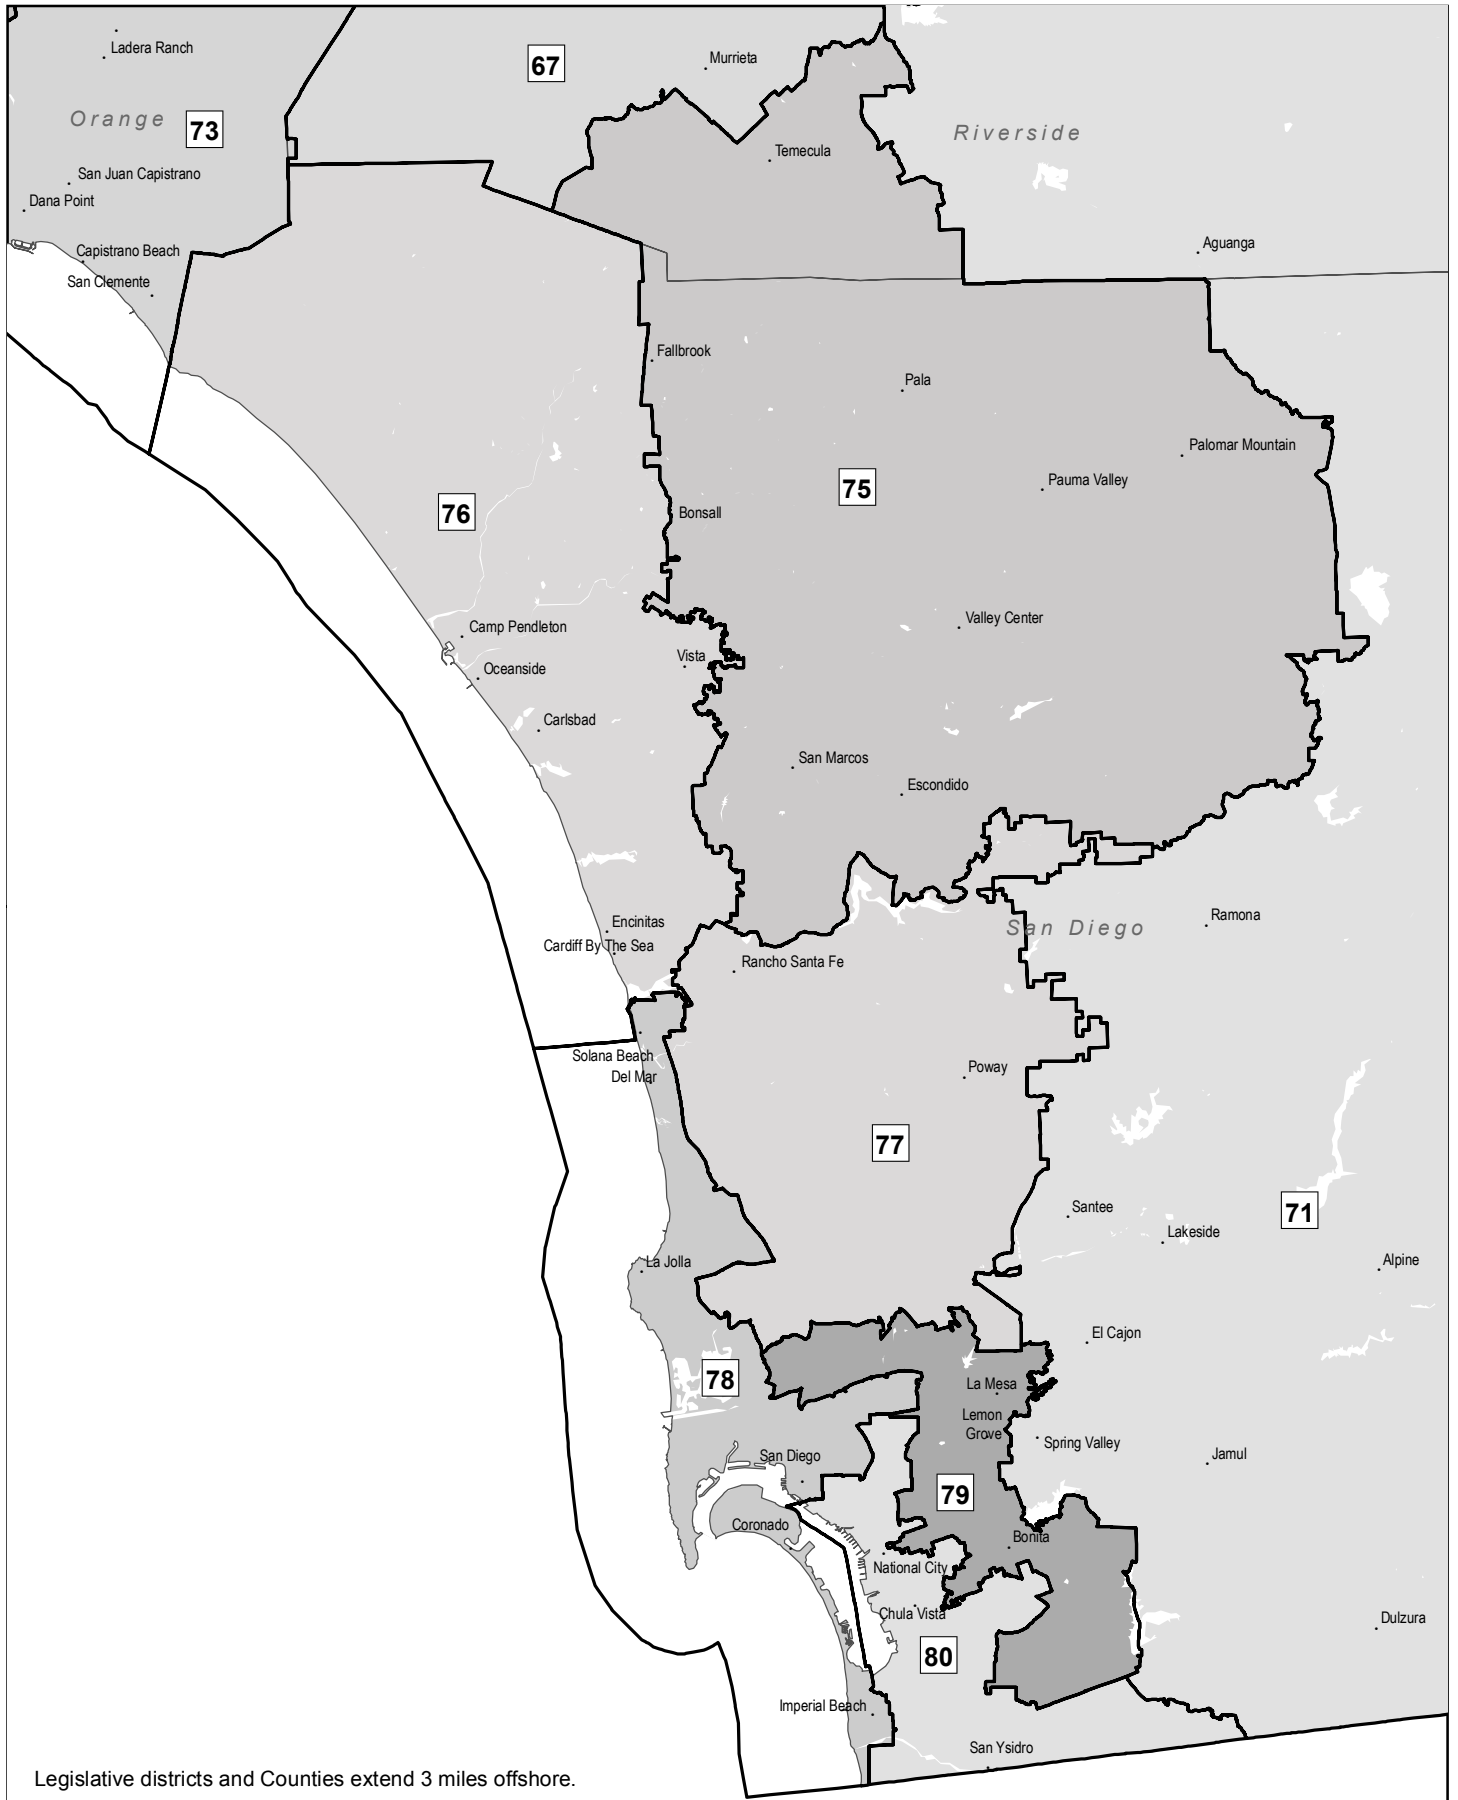

California Redistricting Commission
2011 Assembly Districts-Certified San Diego Area

Legislative districts and Counties extend 3 miles offshore.